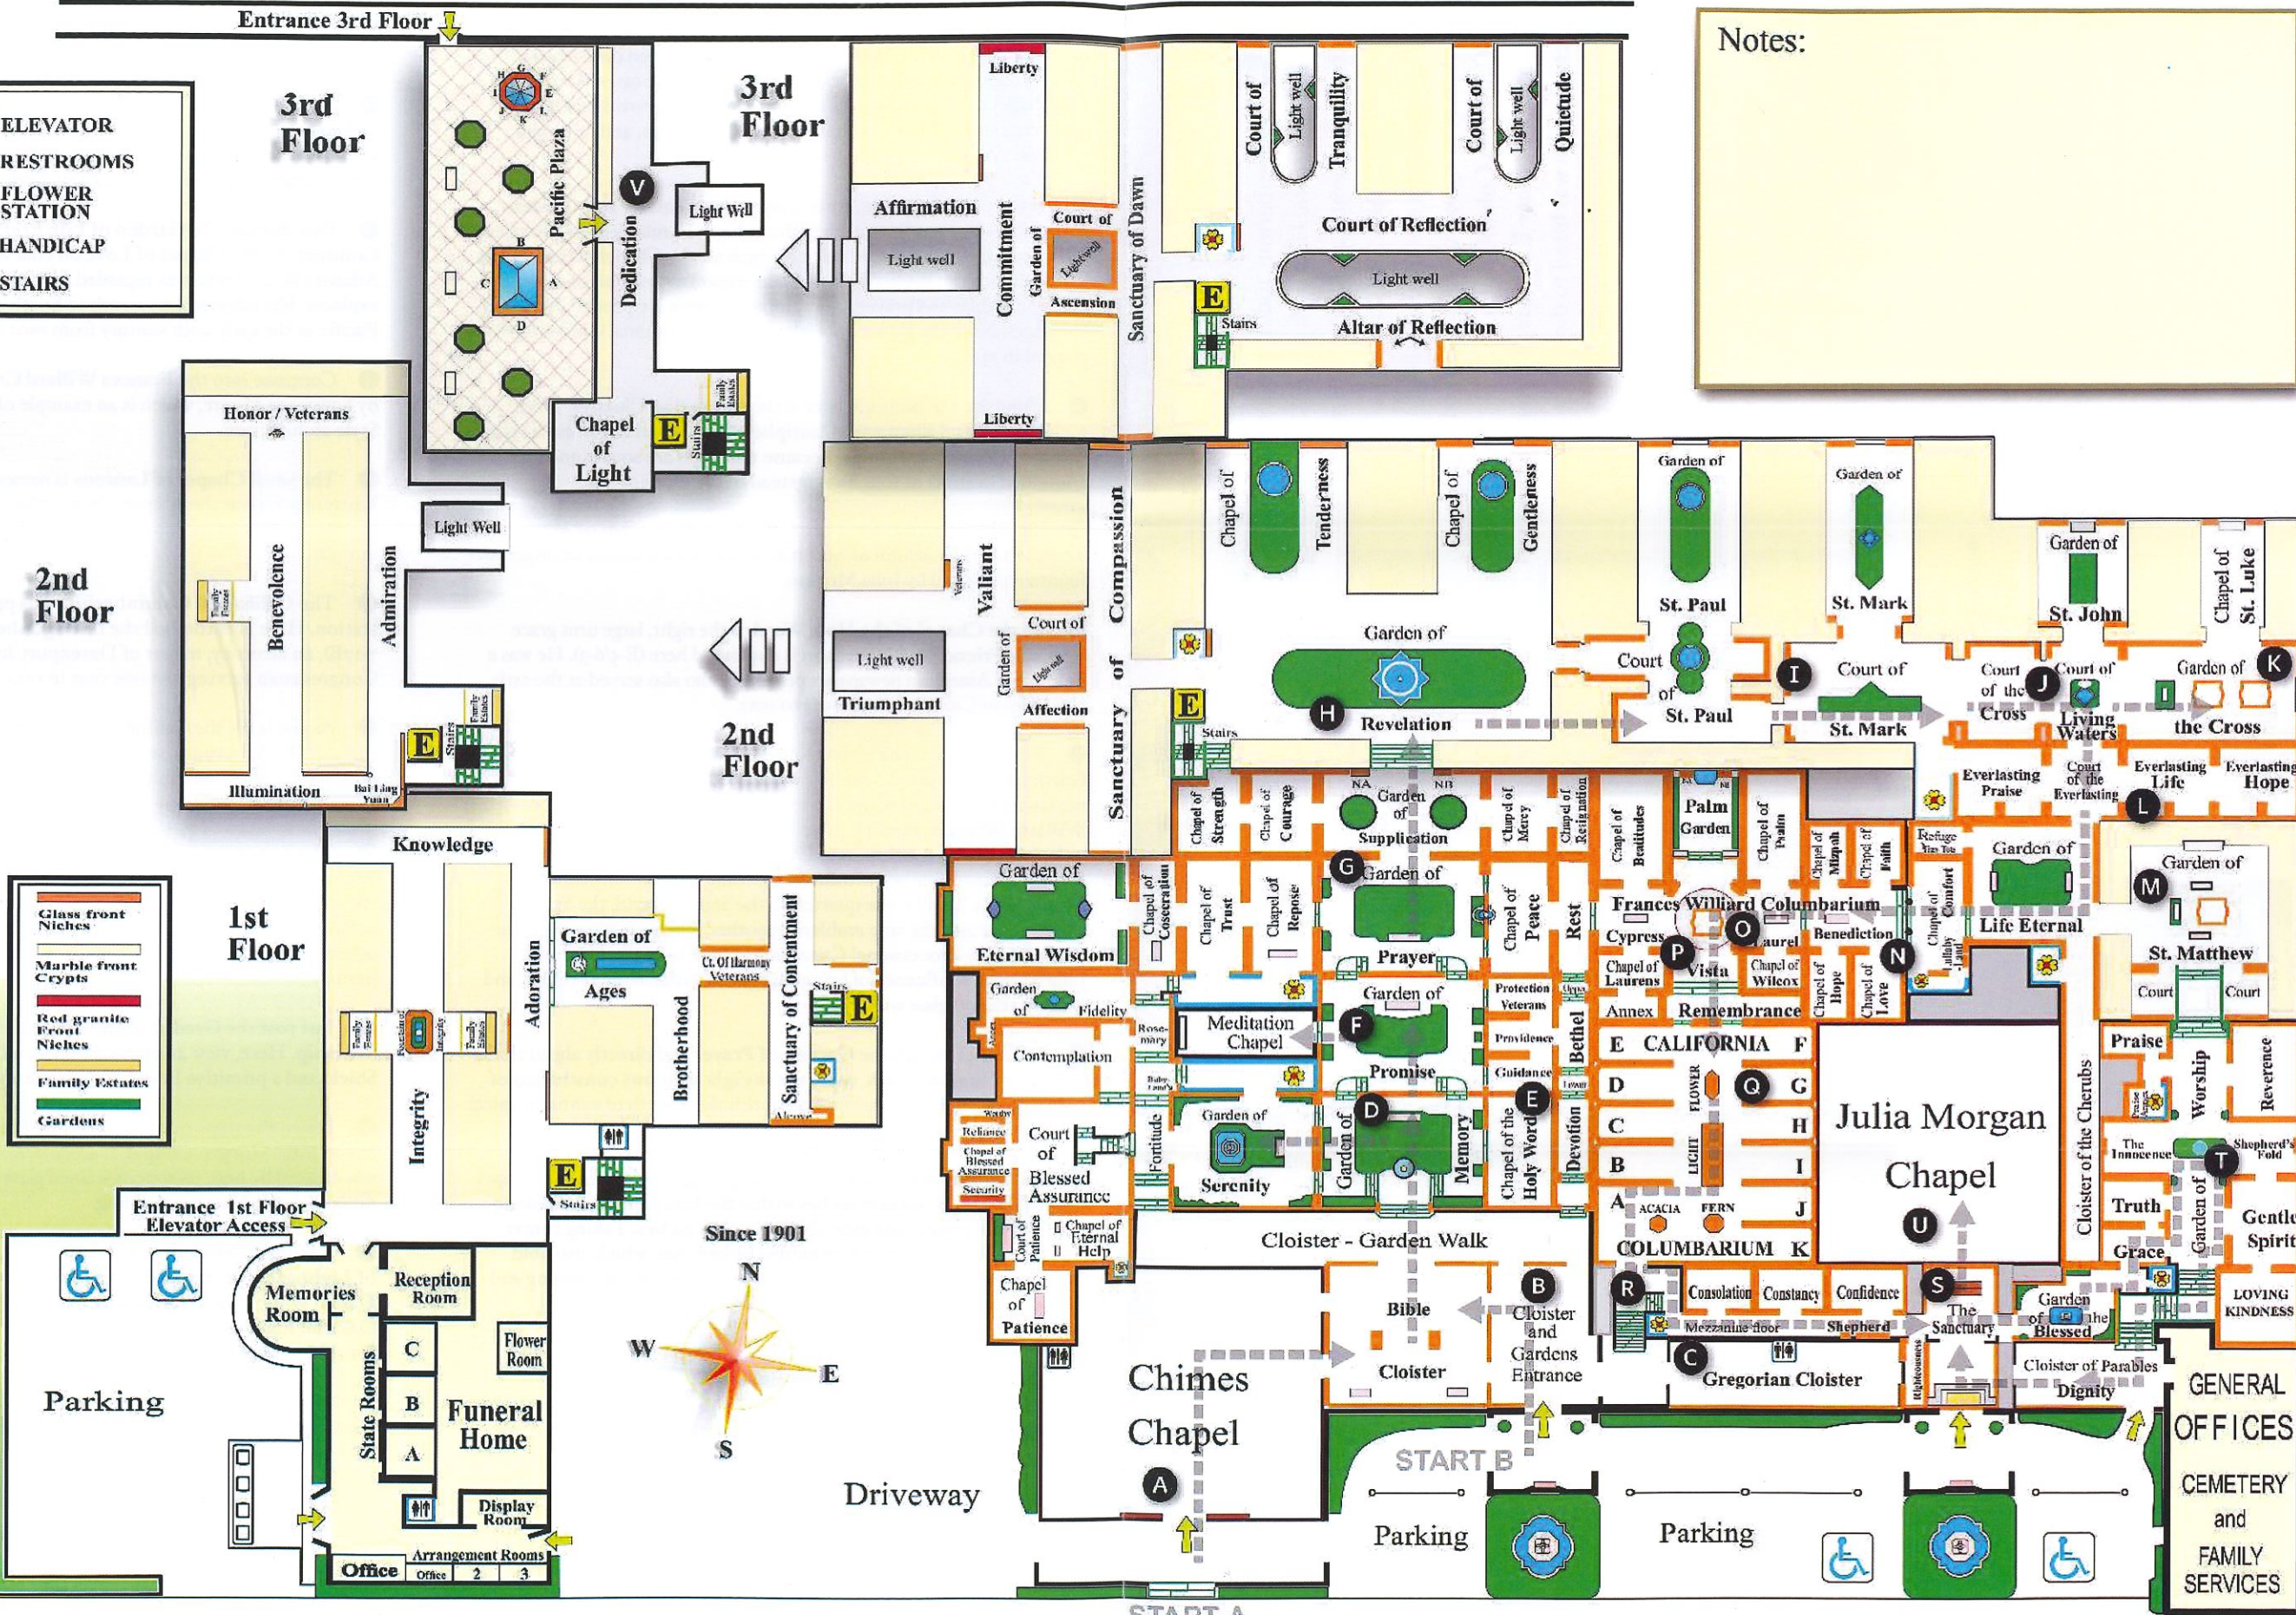

Howe Street

Notes:

- E** ELEVATOR
- ♿** RESTROOMS
- 🌸** FLOWER STATION
- ♿** HANDICAP
- ↕** STAIRS

Additional Parking

4499 Piedmont Avenue, Oakland, CA